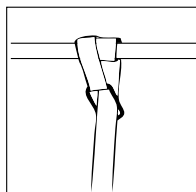

Securing to low railings

1. Wrap the suspension trainer several times around a railing.

📌 NOTICE

The more often the suspension trainer is wrapped around the railing, the shorter the strap gets.

2. Connect the hook to the suspension trainer band.
3. To secure the suspension trainer, pull the strap.

The suspension trainer is secured.

Adjusting the length

Shorten

1. To shorten the sling trainer, press the buckle down and pull the grey strap upwards in the opposite direction.
2. Repeat the step for the other side.