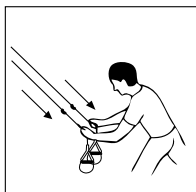

Lengthen

1. To extend the suspension trainer, pull both straps down.