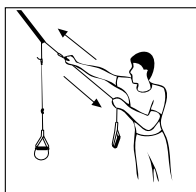

Securing to high railings

1. Fix the suspension trainer to a railing.
2. Connect the hook to the suspension trainer band.
3. To secure the suspension trainer, pull the strap.

The suspension trainer is secured.

Securing to low railings

1. Wrap the suspension trainer several times around a railing.

📌 NOTICE

The more often the suspension trainer is wrapped around the railing, the shorter the strap gets.

2. Connect the hook to the suspension trainer band.
3. To secure the suspension trainer, pull the strap.

The suspension trainer is secured.

Adjusting the length

Shorten

1. To shorten the sling trainer, press the buckle down and pull the grey strap upwards in the opposite direction.
2. Repeat the step for the other side.